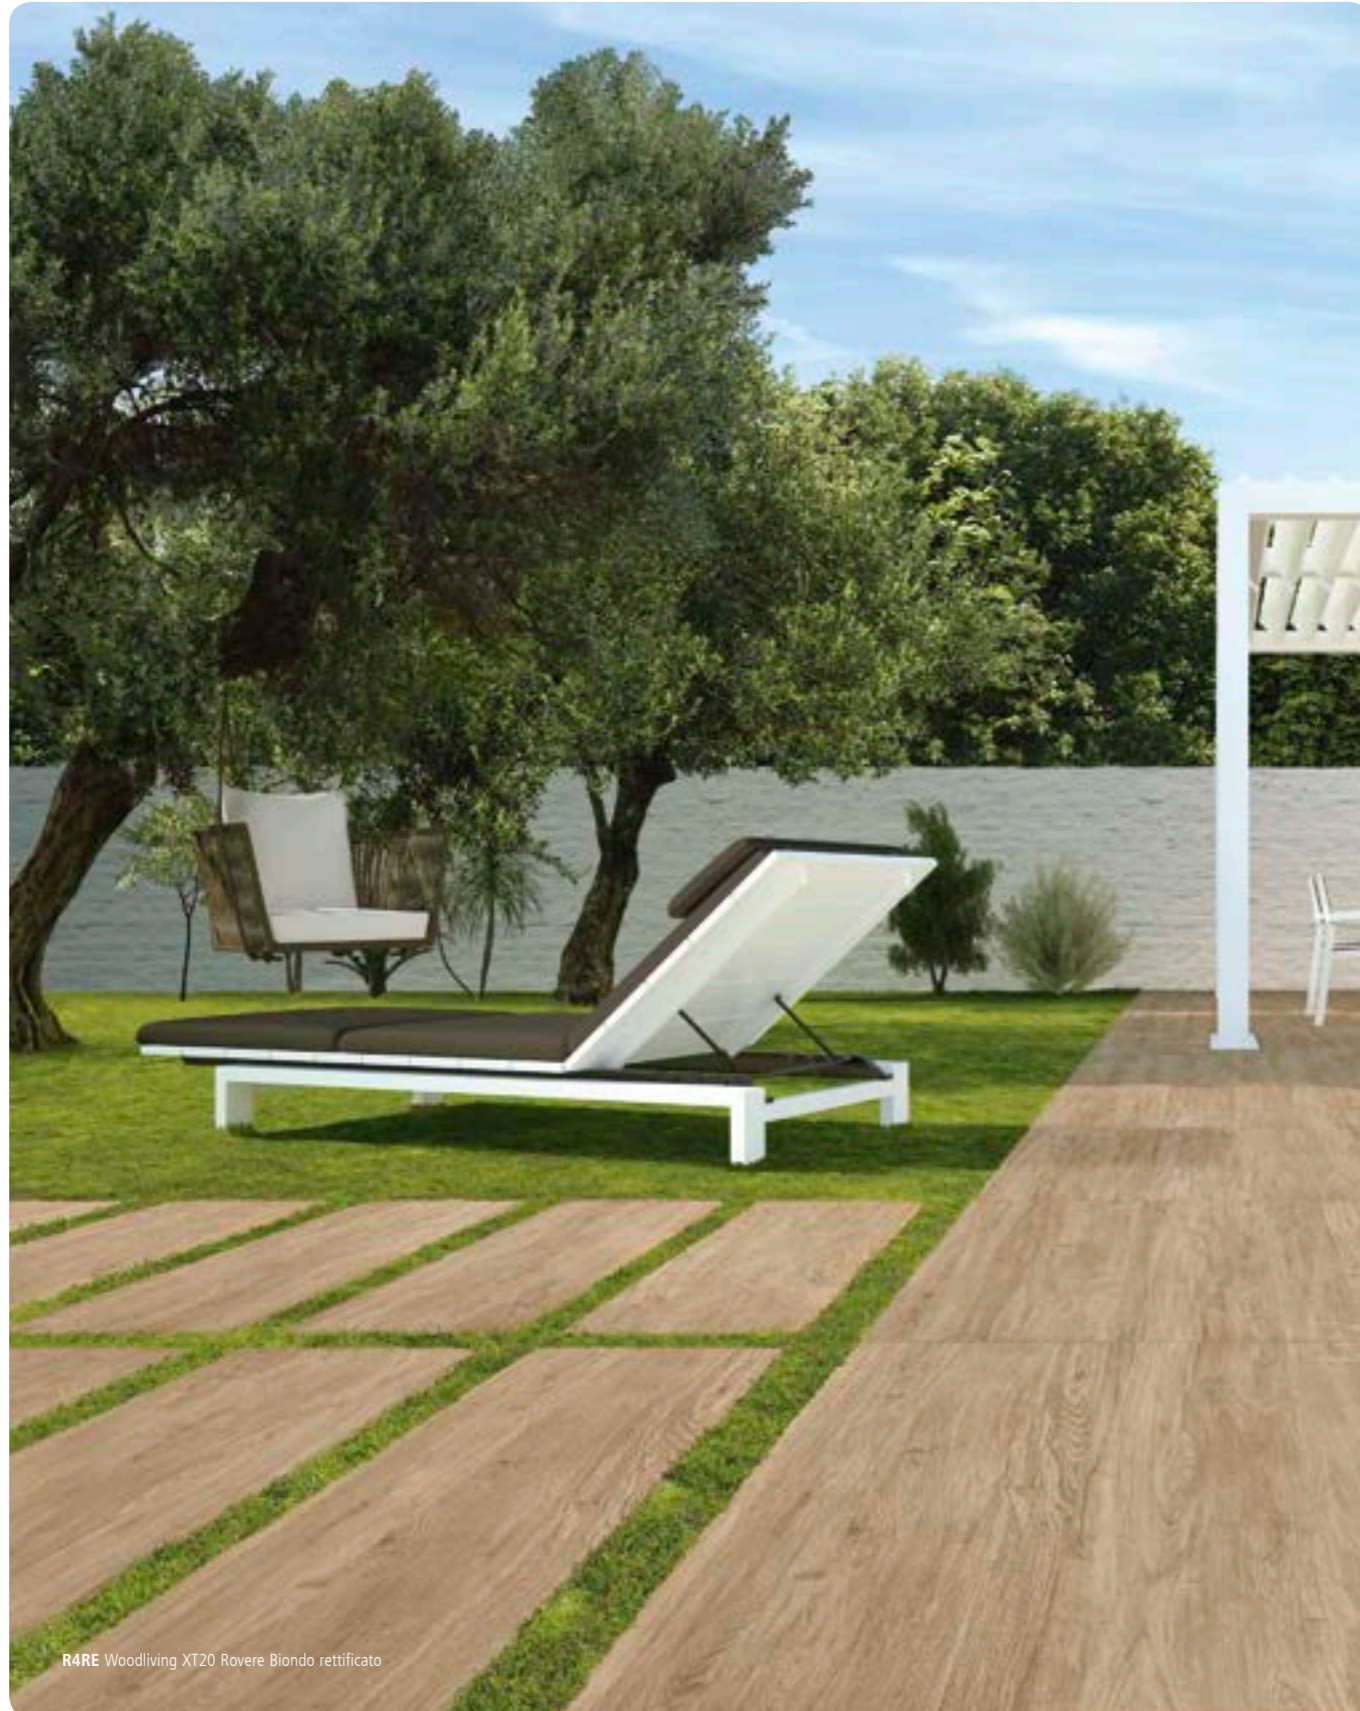

Woodliving XT20

40x120

R4RE Woodliving XT20 Rovere Biondo rettificato

R4RE Woodliving XT20 Rovere Biondo rettificato
40x120

R4RF Woodliving XT20 Rovere Scuro rettificato
40x120

R4RH Woodliving XT20 Rovere Fumo rettificato
40x120