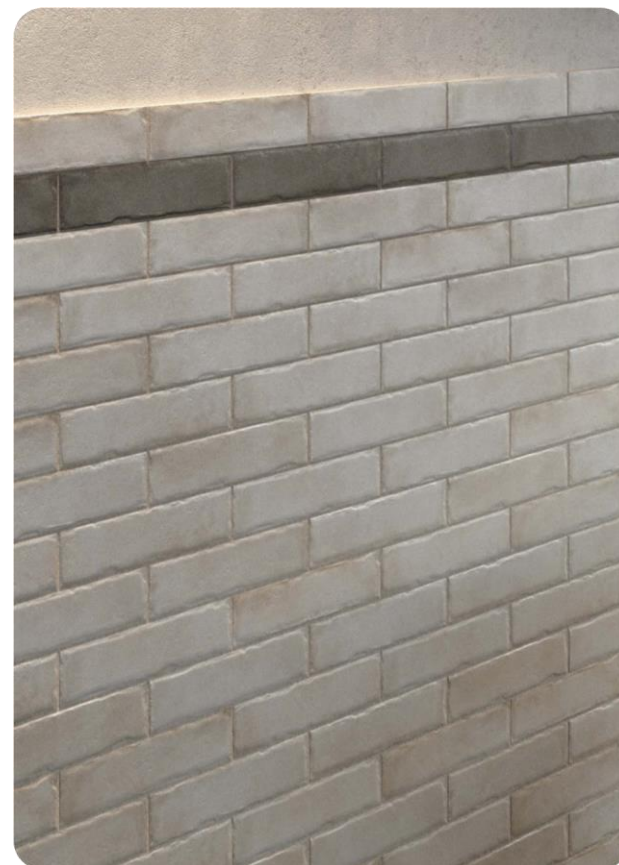

**REWIND 7X28**

---

# REWIND 7X28

The Rewind collection now features a new size for both floor and wall coverings, 7x28, available in all colour variants. With a slightly textured surface, it reinterprets traditional ceramic production methods and acquires absolute modernity with timeless product.